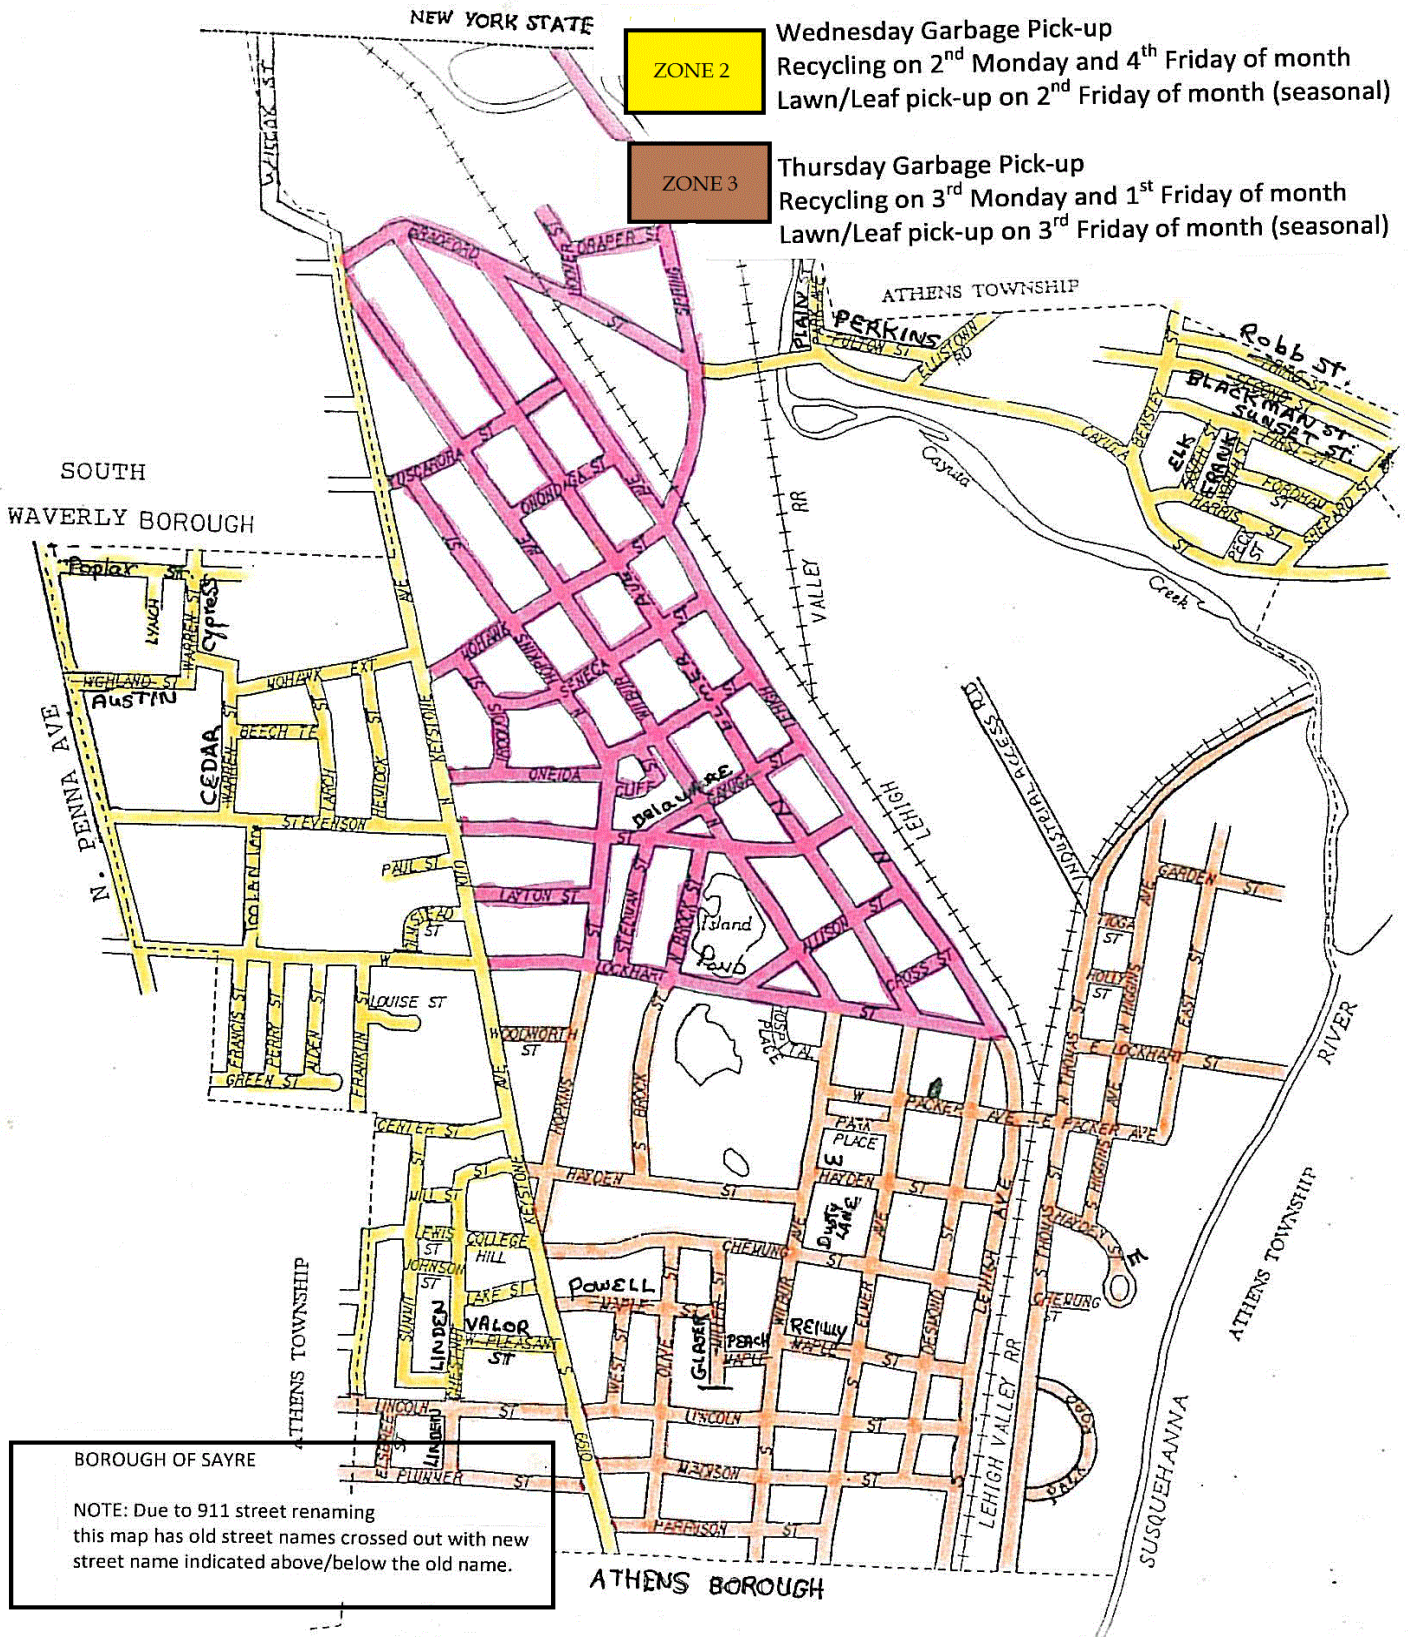

**RECYCLING NOTES:**

When a holiday (H) is observed on a scheduled collection day, recyclables will be collected on the next scheduled collection day for that zone.

**ZONE 1**

**Tuesday Garbage Pick-up**  
 Recycling on 1<sup>st</sup> Monday and 3<sup>rd</sup> Friday of month  
 Lawn/Leaf pick-up on 1<sup>st</sup> Friday of month (seasonal)

**ZONE 2**

**Wednesday Garbage Pick-up**  
 Recycling on 2<sup>nd</sup> Monday and 4<sup>th</sup> Friday of month  
 Lawn/Leaf pick-up on 2<sup>nd</sup> Friday of month (seasonal)

**ZONE 3**

**Thursday Garbage Pick-up**  
 Recycling on 3<sup>rd</sup> Monday and 1<sup>st</sup> Friday of month  
 Lawn/Leaf pick-up on 3<sup>rd</sup> Friday of month (seasonal)

**BOROUGH OF SAYRE**

NOTE: Due to 911 street renaming this map has old street names crossed out with new street name indicated above/below the old name.

**ATHENS BOROUGH**